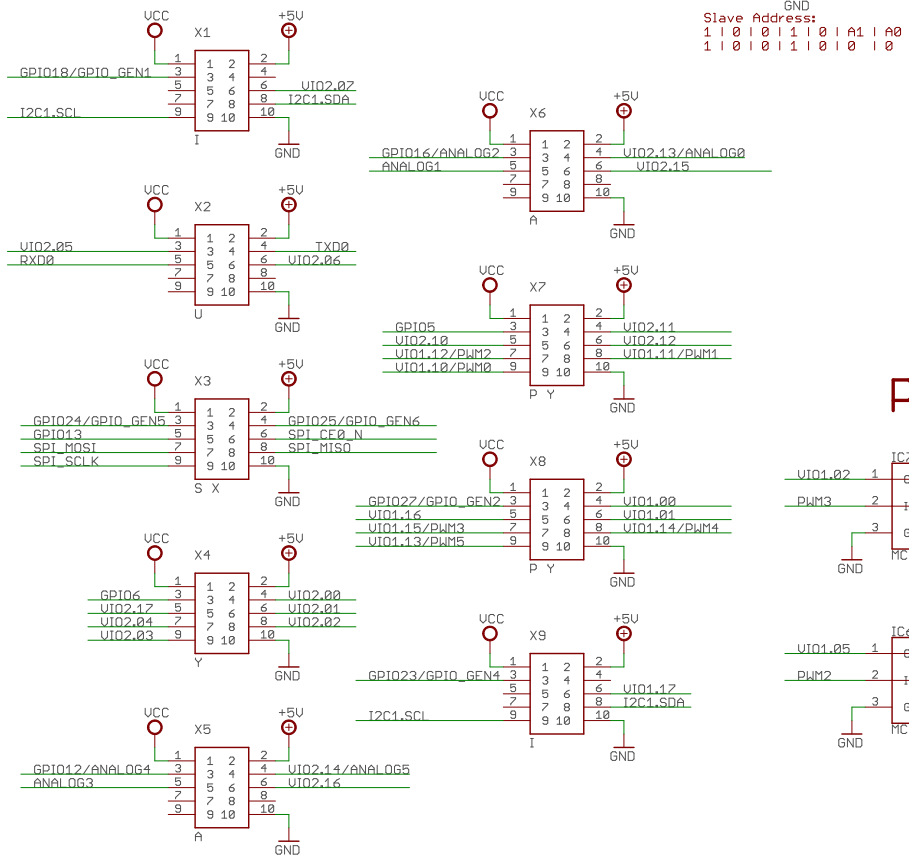

# Raspberry Pi Header

# Analog to Digital

# Virtual I/O

# PWM