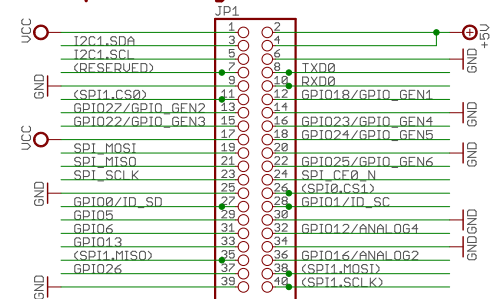

Raspberry Pi Header

Analog to Digital

Virtual I/O

PWM