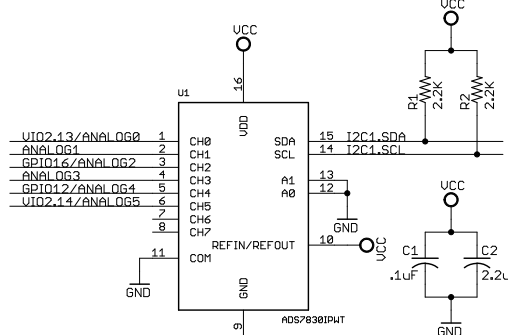

Raspberry Pi Header Analog to Digital

Analog to Digital

Virtual I/O

PWM

LED

PWM Virtual I/O Logic Gates