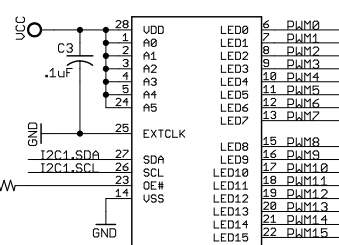

Raspberry Pi Header Analog to Digital

Analog to Digital

Virtual I/O

PWM

LED

PWM Virtual I/O Logic Gates