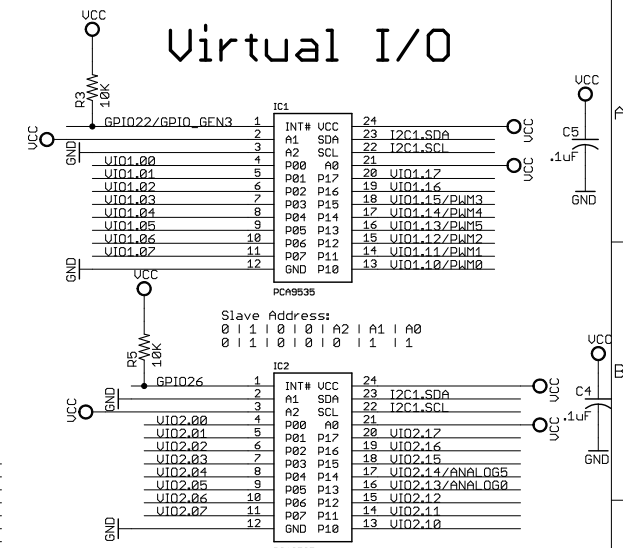

Raspberry Pi Header Analog to Digital

Analog to Digital

Virtual I/O

PWM

LED

PWM Virtual I/O Logic Gates