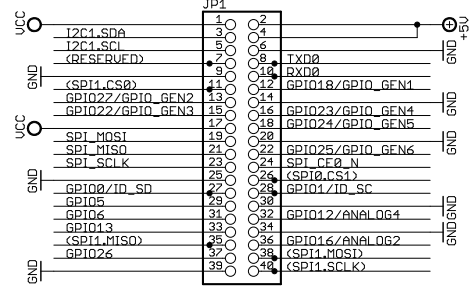

Raspberry Pi Header Analog to Digital

Analog to Digital

Virtual I/O

PWM

LED

PWM Virtual I/O Logic Gates