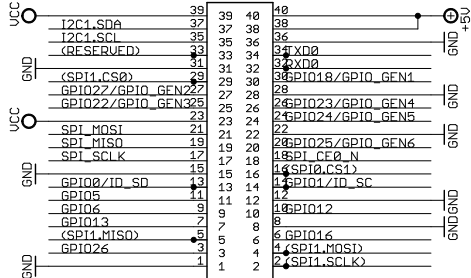

Raspberry Pi Header

LED