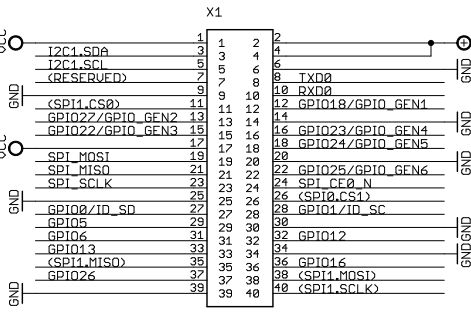

Raspberry Pi Header

LED