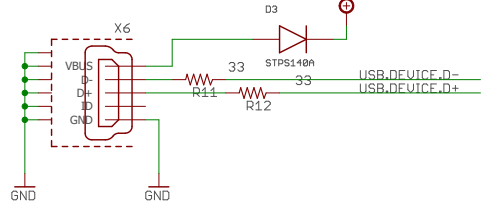

Power

User Buttons

LEDs

WiFi

User IOs

Reset

USB

Copyright 2018 GHI Electronics