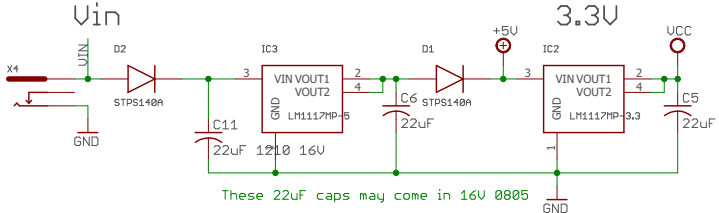

Power

User Buttons

LEDs

WiFi

User IOs

Reset

USB

Copyright 2018 GHI Electronics