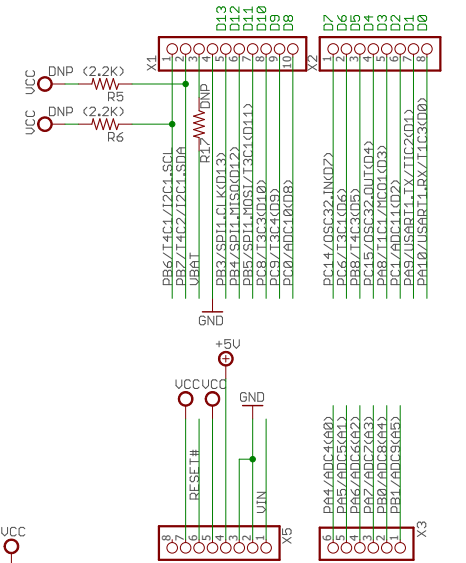

Power

User Buttons

LEDs

WiFi

User IOs

Reset

USB

Copyright 2018 GHI Electronics