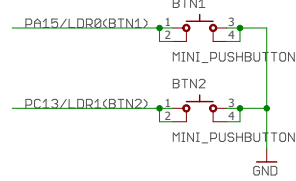

Power

User Buttons

LEDs

WiFi

User IOs

Reset

USB

Copyright 2018 GHI Electronics