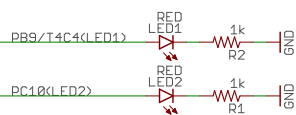

Power

User Buttons

LEDs

WiFi

User IOs

Reset

USB

Copyright 2018 GHI Electronics