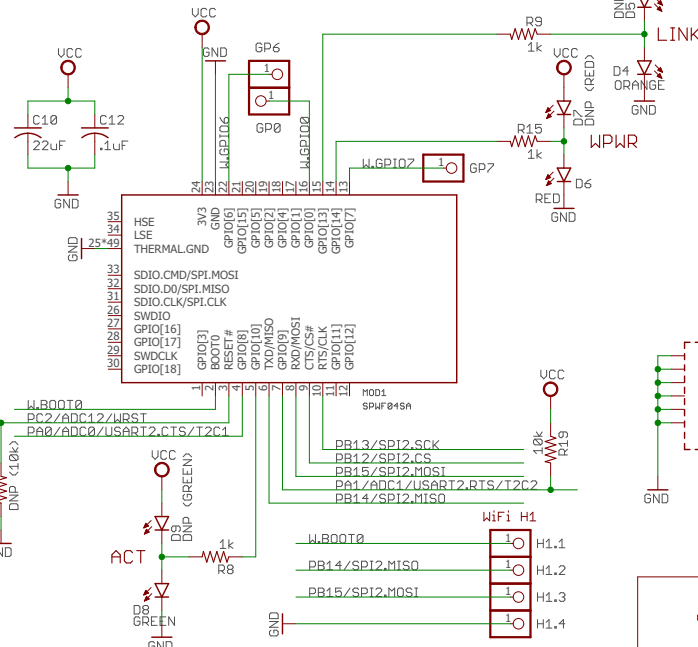

Power

User Buttons

LEDs

WiFi

User IOs

Reset

USB

Copyright 2018 GHI Electronics