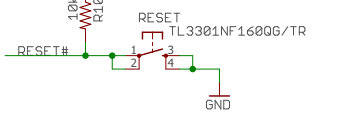

Power

User Buttons

LEDs

WiFi

User IOs

Reset

USB

Copyright 2018 GHI Electronics