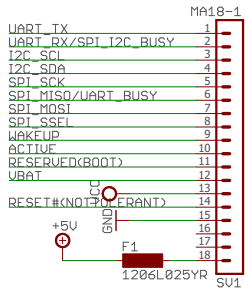

ALFAT

USB connector

GHI Electronics, LLC
uALFAT-USB U1.2

User Interface

Use REGULATED 3.3V

GHI Electronics, LLC

Provided AS IS for reference only

ALFAT-USB