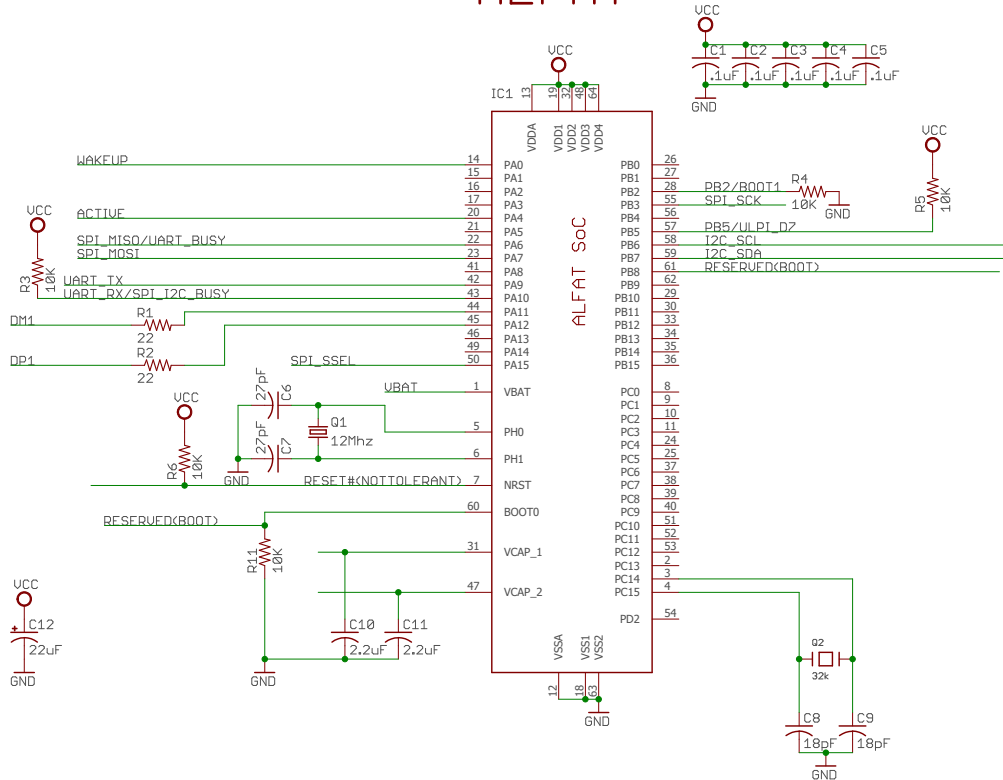

ALFAT

USB connector

GHI Electronics, LLC
uALFAT-USB U1.2

User Interface

Use REGULATED 3.3V

GHI Electronics, LLC

Provided AS IS for reference only

ALFAT-USB