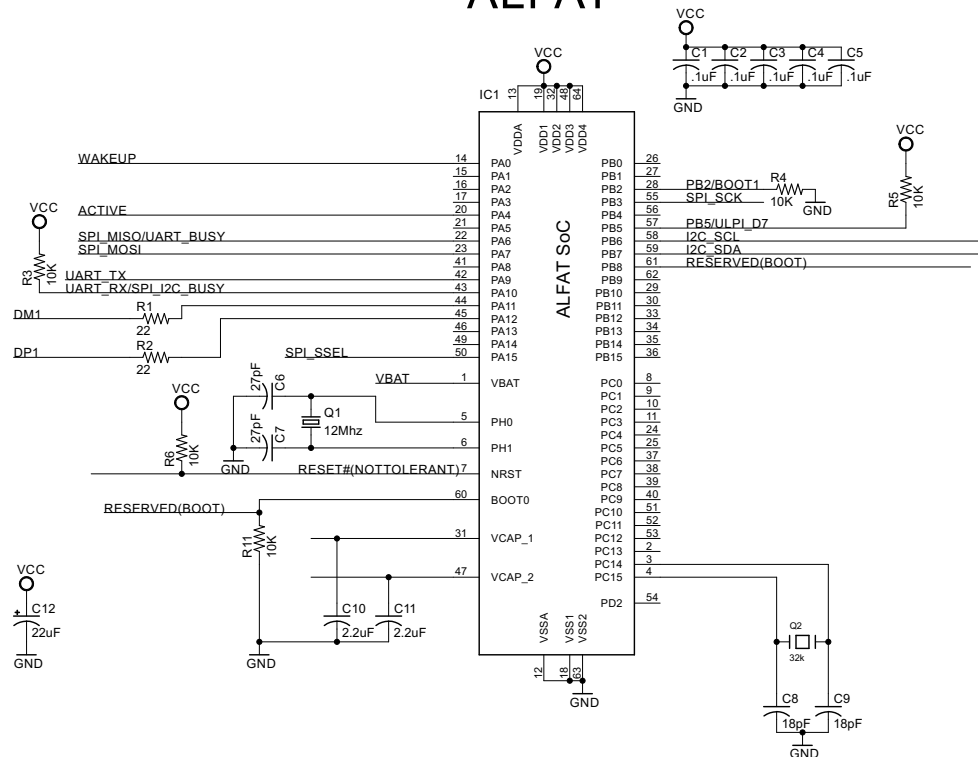

ALFAT

USB connector

GHI Electronics, LLC
uALFAT-USB V1.2