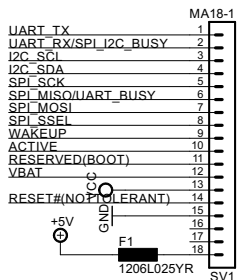

## User Interface

Use REGULATED 3.3V

GHI Electronics, LLC

Provided AS IS for reference only