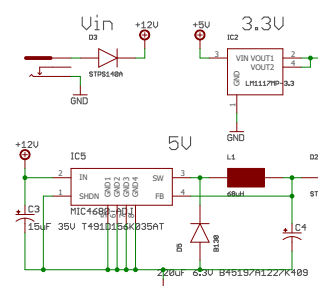

MCU G80 SoC

User IOs

Power

USB Debug