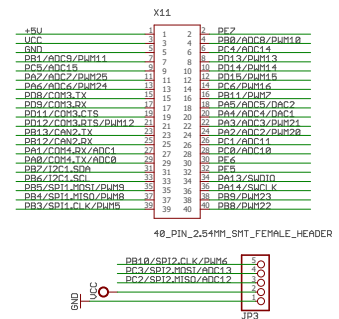

MCU G80 SoC

User IOs

Power

USB Debug