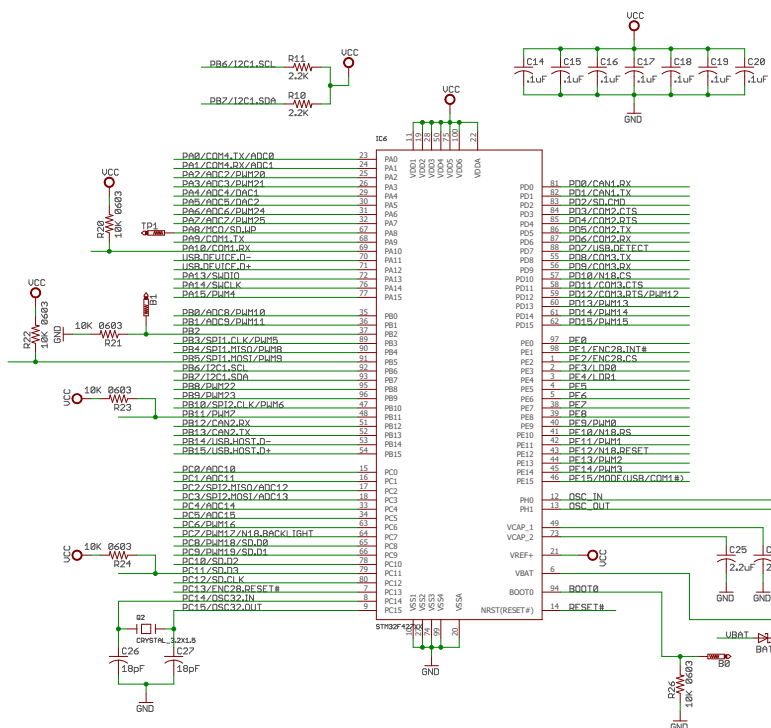

MCU G80 SoC

User IOs

Power

USB Debug